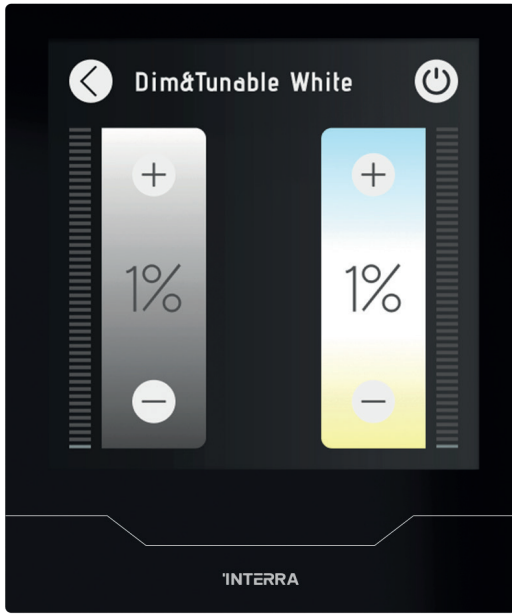

iX4

Interra iX4 - KNX Room Controller

Small, slim but extremely smart!

New 4" KNX Touch Panel; Interra iX4 is a new generation customizable mini smart home panel that provides great flexibility in terms of room controlling and architectural design and provides efficient solutions for residential or commercial applications. Its user-friendly and customizable user interface (1x2, 1x4, 2x4) makes smart buildings easier to control and removes the complexity from your life. All layouts and colors can be customizable according to your needs.

Technical Specifications

Product Code	ITR330-XXXX
Power Supply	12-30 V DC 1.5 W External Power Supply
KNX Bus Current	3 mA
Push Buttons	1 x KNX Programming Button
Sensors	Temperature sensor ($\pm 0.2^{\circ}\text{C}$ sens.) Humidity sensor ($\pm 2\%$ RH sens.) Air Quality Sensor (0-500 VOC Index) Brightness Sensor (Up to 1800 Lux.) Proximity sensor (Up to 300 mm)
Interfaces	IPS Touch Screen
Commissioning Mode	S-Mode
Type of Protection	IP 20
Temperature Range	Operation (-5°C ... 45°C) Storage (-20°C ... 60°C)
Maximum Air Humidity	< 90 RH
Colour	White, Black
Dimensions	84 x 100 x 8.6 mm (W x H x D)
Configuration	Configuration with ETS

**Small, slim but
extremely smart!**

iX4

Interra iX4 Interfaces

iX4 provides specialized pages for each lighting function like lighting, RGBW, tunable white, and dimming control, and for different HVAC needs such as air conditioning, fan coils, floor heating, or ventilation, and for other detailed pages for shutters, blinds, and jalousies. Even allows you to control your jalousies angles. It allows you to control your background music through its music control page. Discover the future.

Dimming & Tunable White Control

iX4 has different functions for lighting controls such as on/o, dimming, RGB control, and tunable white control.

Shutters & Blinds

iX4 introduces individualized control pages for shutters, blinds, and jalousies, ensuring a smooth and intuitive experience.