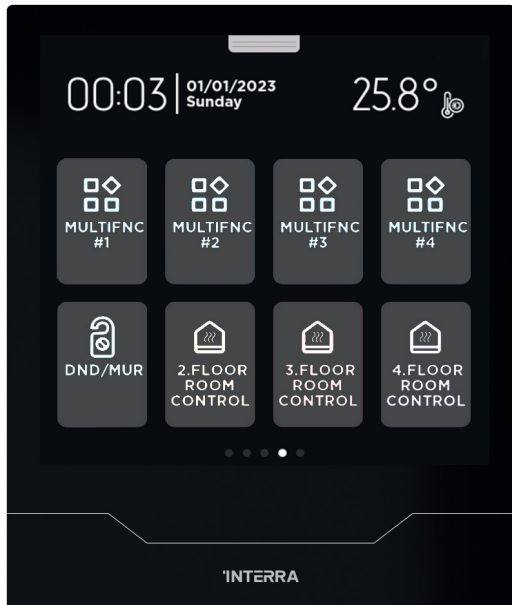

iX4

Interra iX4 - KNX Room Controller

Small, slim but extremely smart!

New 4" KNX Touch Panel; Interra iX4 is a new generation customizable mini smart home panel that provides great flexibility in terms of room controlling and architectural design and provides efficient solutions for residential or commercial applications. Its user-friendly and customizable user interface (1x2, 1x4, 2x4) makes smart buildings easier to control and removes the complexity from your life. All layouts and colors can be customizable according to your needs.

Air Conditioner

Seamlessly switch between dedicated pages for air conditioning, fan coils, floor heating, and ventilation.

Thermostat

Streamline your climate adjustments with ease, as you access all thermostat functions in one place.

Interra iX4 Interfaces

Mainpage

The colors of the main page buttons are customizable.

Multifunctional

Manage control of all functions required for building automation from a multifunctional page.

Settings

Experience seamless control with iX4's user-friendly settings interface

Music

iX4 allows you to control your background music through its music control page and create morning music scenarios.

Interra iX4 Interfaces

Customizable Main Page

The colors of the main page buttons are customizable.