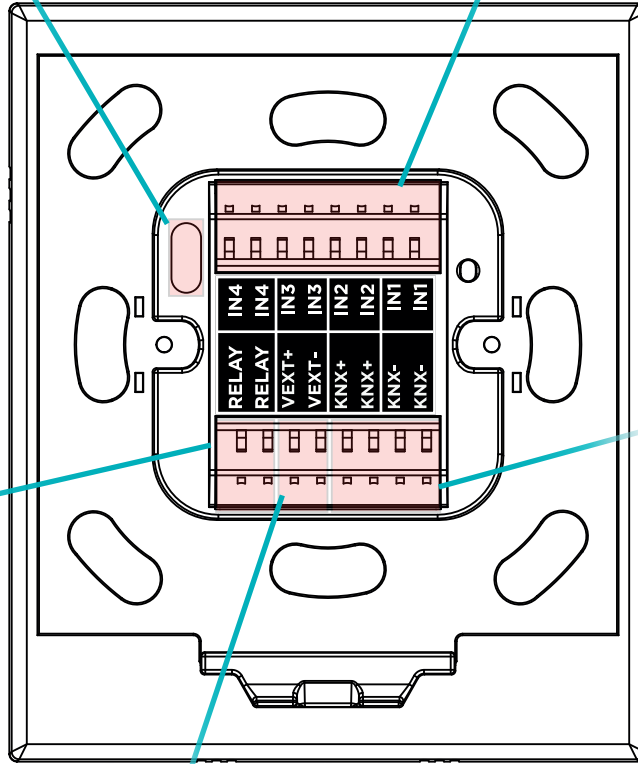

Interra iX4 - 4" KNX Touch Panel

Product Code	Dimensions (W×H×D)	Notes
ITR330-0000	84 x 100 x 8.6 mm	Mounting accessories are included in the box.

Interra iX4 Features

Lighting Control

RGB Dimming

Tunable White

Music Player

HVAC / Floor Heating

Shutter Control

Timer Scenarios

Temporary Screen Lock

Password Lock

Interra iX4 - 4" Technical Specifications

USB-C (For software update)

4 Input (4x Digital input or
2x Digital + 2x analog input)

KNX BUS Input (2x KNX BUS+
terminal 2x KNX BUS- Terminal)

Digital Output
(Relay Output 1A 277VAC)

External Supply (12-30VDC)

Interra iX4 - 4" Technical Specifications

Technical Specifications

Product Code	ITR330-XXXX
Power Supply	12-30 V DC 1.5 W External Power Supply
KNX Bus Current	3 mA
Push Buttons	1 x KNX Programming Button
Sensors	Temperature sensor ($\pm 0.2^{\circ}\text{C}$ sens.) Humidity sensor ($\pm 2\%$ RH sens.) Air Quality Sensor (0-500 VOC Index) Brightness Sensor (Up to 1800 Lux.) Proximity sensor (Up to 300 mm)
Interfaces	IPS Touch Screen
Commissioning Mode	S-Mode
Type of Protection	IP 20
Temperature Range	Operation (-5°C ... 45°C) Storage (-20°C ... 60°C)
Maximum Air Humidity	< 90 RH
Colour	White, Black
Dimensions	84 x 100 x 8.6 mm (W x H x D)
Configuration	Configuration with ETS