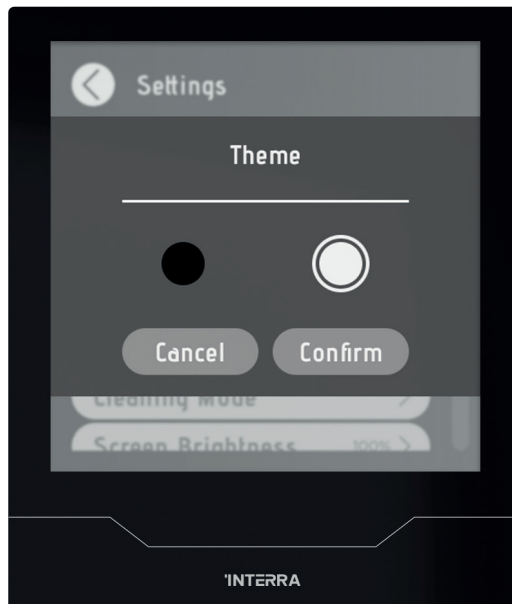

**Small, slim but
extremely smart!**

iX4

Interra iX4 Interfaces

iX4 provides specialized pages for each lighting function like lighting, RGBW, tunable white, and dimming control, and for different HVAC needs such as air conditioning, fan coils, floor heating, or ventilation, and for other detailed pages for shutters, blinds, and jalousies. Even allows you to control your jalousies angles. It allows you to control your background music through its music control page. Discover the future.

Dimming & Tunable White Control

iX4 has different functions for lighting controls such as on/o, dimming, RGB control, and tunable white control.

Shutters & Blinds

iX4 introduces individualized control pages for shutters, blinds, and jalousies, ensuring a smooth and intuitive experience.

Interra iX4 Interfaces

Mainpage

The colors of the main page buttons are customizable.

Multifunctional

Manage control of all functions required for building automation from a multifunctional page.

Settings

Experience seamless control with iX4's user-friendly settings interface

Music

iX4 allows you to control your background music through its music control page and create morning music scenarios.

Interra iX4 Interfaces

Customizable Main Page

The colors of the main page buttons are customizable.