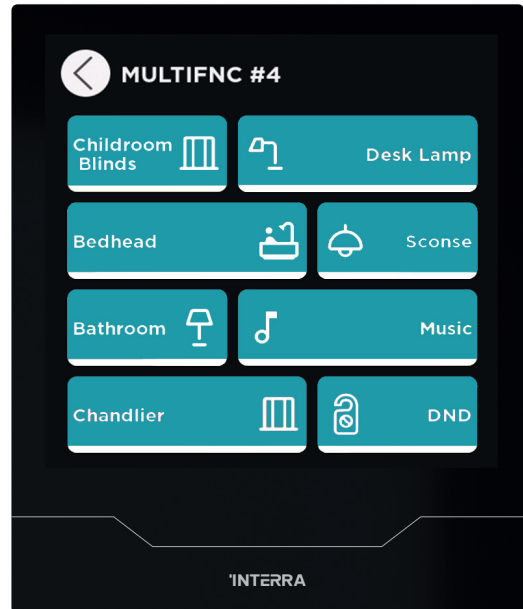

**Small, slim but
extremely smart!**

iX4

Interra iX4 Interfaces

iX4 provides specialized pages for each lighting function like lighting, RGBW, tunable white, and dimming control, and for different HVAC needs such as air conditioning, fan coils, floor heating, or ventilation, and for other detailed pages for shutters, blinds, and jalousies. Even allows you to control your jalousies angles. It allows you to control your background music through its music control page. Discover the future.

Interra iX4 Interfaces

Mainpage

The colors of the main page buttons are customizable.

Multifunctional

Manage control of all functions required for building automation from a multifunctional page.

Settings

Experience seamless control with iX4's user-friendly settings interface

Music

iX4 allows you to control your background music through its music control page and create morning music scenarios.

Interra iX4 Interfaces

Customizable Main Page

The colors of the main page buttons are customizable.

Your Home, Your Choice

The colors of the main page buttons are customizable.

Reflects Your Favorite Colors in Your Home

The colors of the main page buttons are customizable.

iX4

Interra KNX
Product Catalogue
Scan for pdf version.