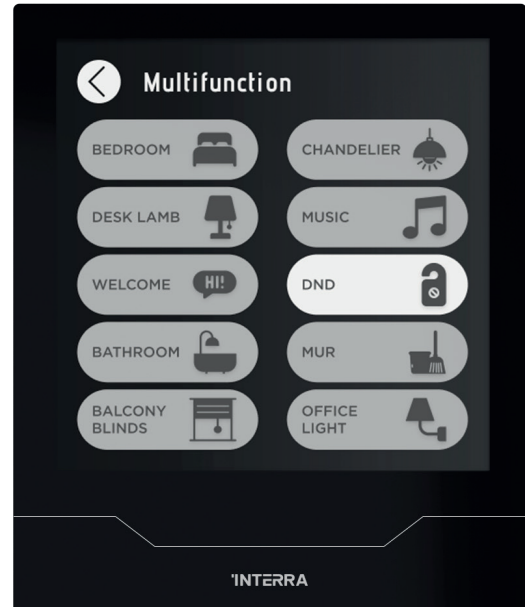

**Small, slim but
extremely smart!**

iX4

Interra iX4 Interfaces

iX4 provides specialized pages for each lighting function like lighting, RGBW, tunable white, and dimming control, and for different HVAC needs such as air conditioning, fan coils, floor heating, or ventilation, and for other detailed pages for shutters, blinds, and jalousies. Even allows you to control your jalousies angles. It allows you to control your background music through its music control page. Discover the future.

Air Conditioner

Seamlessly switch between dedicated pages for air conditioning, fan coils, floor heating, and ventilation.

Thermostat

Streamline your climate adjustments with ease, as you access all thermostat functions in one place.

Interra iX4 Interfaces

Mainpage

The colors of the main page buttons are customizable.

Multifunctional

Manage control of all functions required for building automation from a multifunctional page.

Settings

Experience seamless control with iX4's user-friendly settings interface

Music

iX4 allows you to control your background music through its music control page and create morning music scenarios.

Interra iX4 Interfaces

Customizable Main Page

The colors of the main page buttons are customizable.