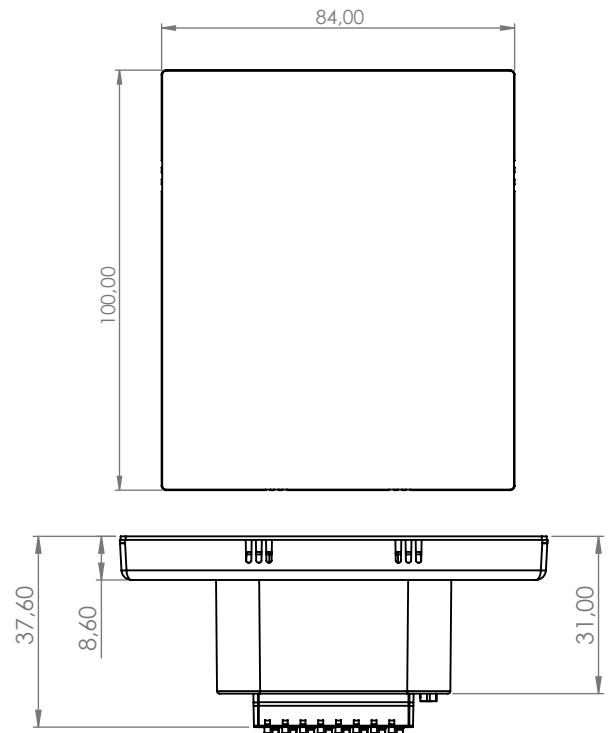

Interra iX4 - 4" Technical Specifications

Technical Specifications

Product Code	ITR330-XXXX
Power Supply	12-30 V DC 1.5 W External Power Supply
KNX Bus Current	3 mA
Push Buttons	1 x KNX Programming Button
Sensors	Temperature sensor ($\pm 0.2^{\circ}\text{C}$ sens.) Humidity sensor ($\pm 2\%$ RH sens.) Air Quality Sensor (0-500 VOC Index) Brightness Sensor (Up to 1800 Lux.) Proximity sensor (Up to 300 mm)
Interfaces	IPS Touch Screen
Commissioning Mode	S-Mode
Type of Protection	IP 20
Temperature Range	Operation (-5°C...45°C) Storage (-20°C...60°C)
Maximum Air Humidity	< 90 RH
Colour	White, Black
Dimensions	84 x 100 x 8.6 mm (W x H x D)
Configuration	Configuration with ETS