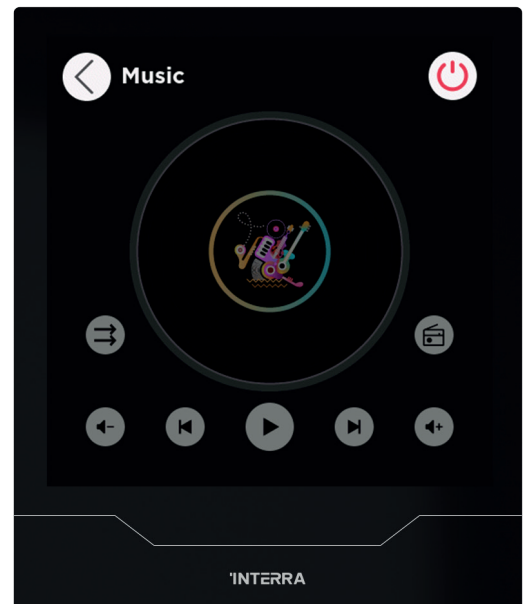

**Small, slim but
extremely smart!**

iX4

Interra iX4 Interfaces

iX4 provides specialized pages for each lighting function like lighting, RGBW, tunable white, and dimming control, and for different HVAC needs such as air conditioning, fan coils, floor heating, or ventilation, and for other detailed pages for shutters, blinds, and jalousies. Even allows you to control your jalousies angles. It allows you to control your background music through its music control page. Discover the future.

Interra iX4 Interfaces

Mainpage

The colors of the main page buttons are customizable.

Multifunctional

Manage control of all functions required for building automation from a multifunctional page.

Settings

Experience seamless control with iX4's user-friendly settings interface

Music

iX4 allows you to control your background music through its music control page and create morning music scenarios.

Interra iX4 Interfaces

Customizable Main Page

The colors of the main page buttons are customizable.