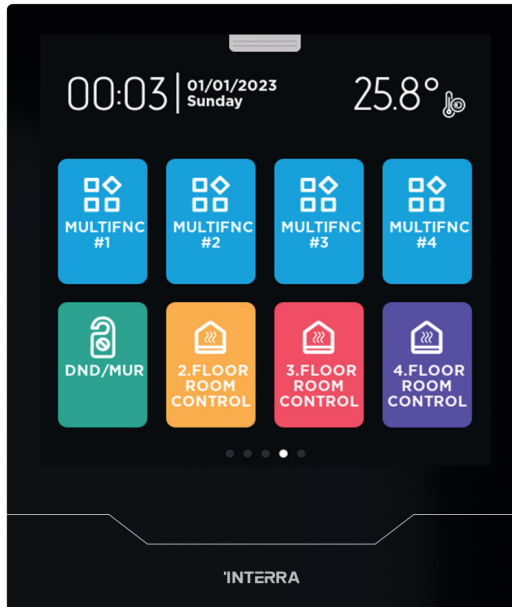

iX4

Interra iX4 - KNX Room Controller

Small, slim but extremely smart!

New 4" KNX Touch Panel; Interra iX4 is a new generation customizable mini smart home panel that provides great flexibility in terms of room controlling and architectural design and provides efficient solutions for residential or commercial applications. Its user-friendly and customizable user interface (1x2, 1x4, 2x4) makes smart buildings easier to control and removes the complexity from your life. All layouts and colors can be customizable according to your needs.

Air Conditioner

Seamlessly switch between dedicated pages for air conditioning, fan coils, floor heating, and ventilation.

Thermostat

Streamline your climate adjustments with ease, as you access all thermostat functions in one place.

Interra iX4 Interfaces

Mainpage

The colors of the main page buttons are customizable.

Multifunctional

Manage control of all functions required for building automation from a multifunctional page.

Settings

Experience seamless control with iX4's user-friendly settings interface

Music

iX4 allows you to control your background music through its music control page and create morning music scenarios.

Interra iX4 Interfaces

Customizable Main Page

The colors of the main page buttons are customizable.