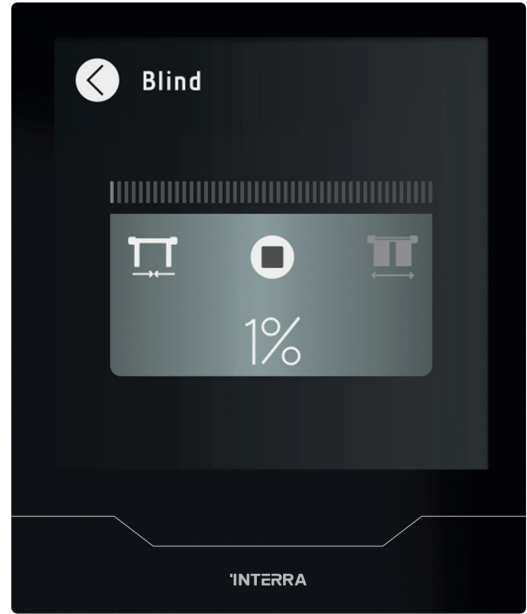

**Small, slim but
extremely smart!**

iX4

Interra iX4 Interfaces

iX4 provides specialized pages for each lighting function like lighting, RGBW, tunable white, and dimming control, and for different HVAC needs such as air conditioning, fan coils, floor heating, or ventilation, and for other detailed pages for shutters, blinds, and jalousies. Even allows you to control your jalousies angles. It allows you to control your background music through its music control page. Discover the future.

Dimming & Tunable White Control

iX4 has different functions for lighting controls such as on/o, dimming, RGB control, and tunable white control.

Shutters & Blinds

iX4 introduces individualized control pages for shutters, blinds, and jalousies, ensuring a smooth and intuitive experience.