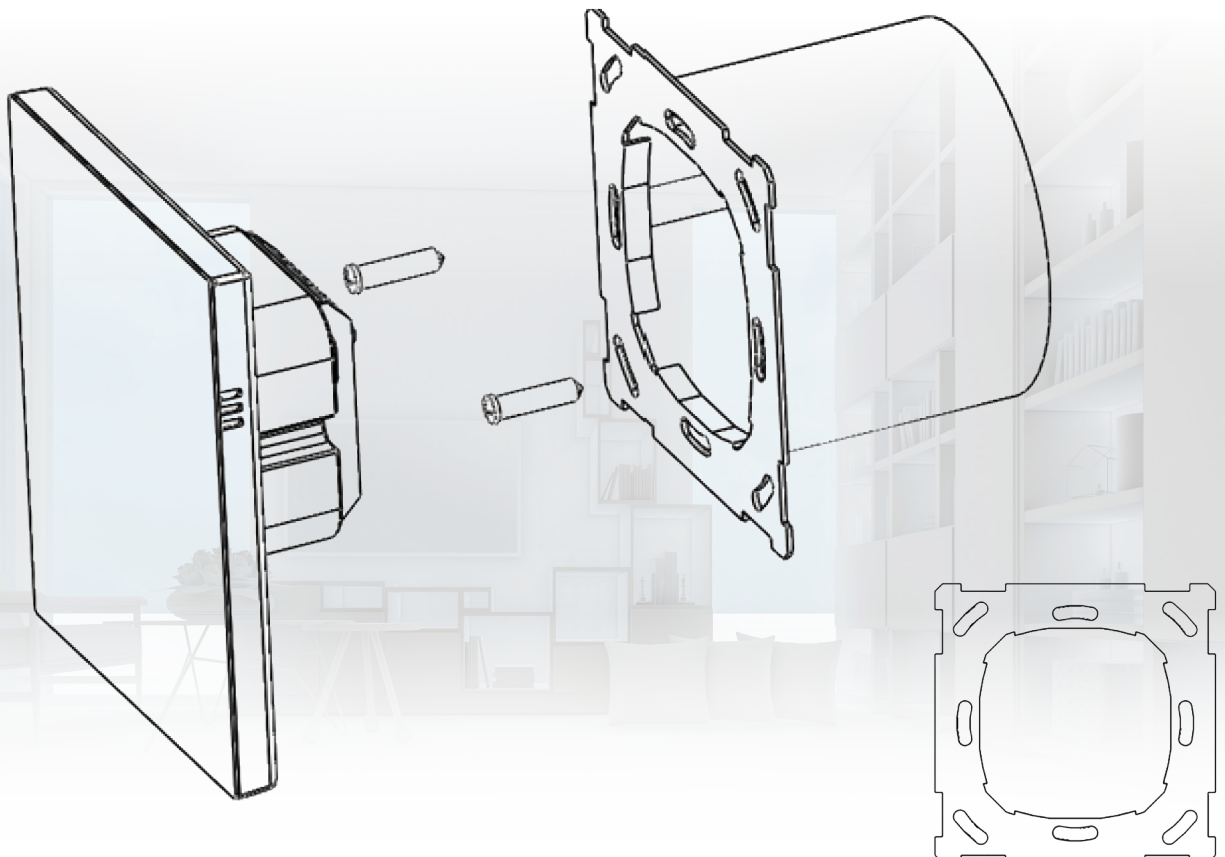

Interra iX4 - 4" Technical Specifications

Technical Specifications

Product Code	ITR330-XXXX
Power Supply	12-30 V DC 1.5 W External Power Supply
KNX Bus Current	3 mA
Push Buttons	1 x KNX Programming Button
Sensors	Temperature sensor ($\pm 0.2^{\circ}\text{C}$ sens.) Humidity sensor ($\pm 2\%$ RH sens.) Air Quality Sensor (0-500 VOC Index) Brightness Sensor (Up to 1800 Lux.) Proximity sensor (Up to 300 mm)
Interfaces	IPS Touch Screen
Commissioning Mode	S-Mode
Type of Protection	IP 20
Temperature Range	Operation (-5°C...45°C) Storage (-20°C...60°C)
Maximum Air Humidity	< 90 RH
Colour	White, Black
Dimensions	84 x 100 x 8.6 mm (W x H x D)
Configuration	Configuration with ETS