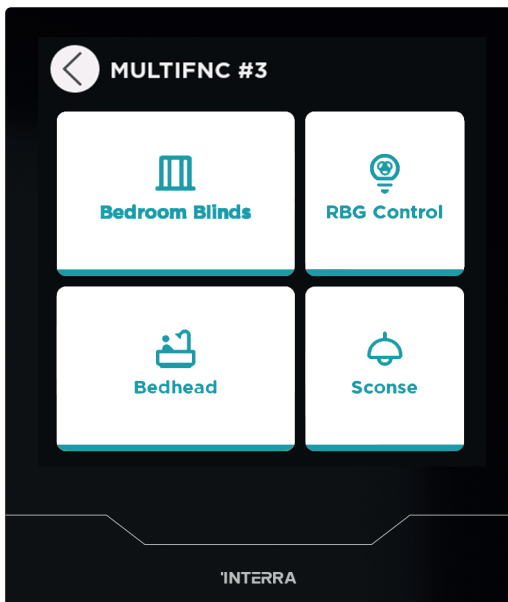

Reflects Your Favorite Colors in Your Home

The colors of the main page buttons are customizable.