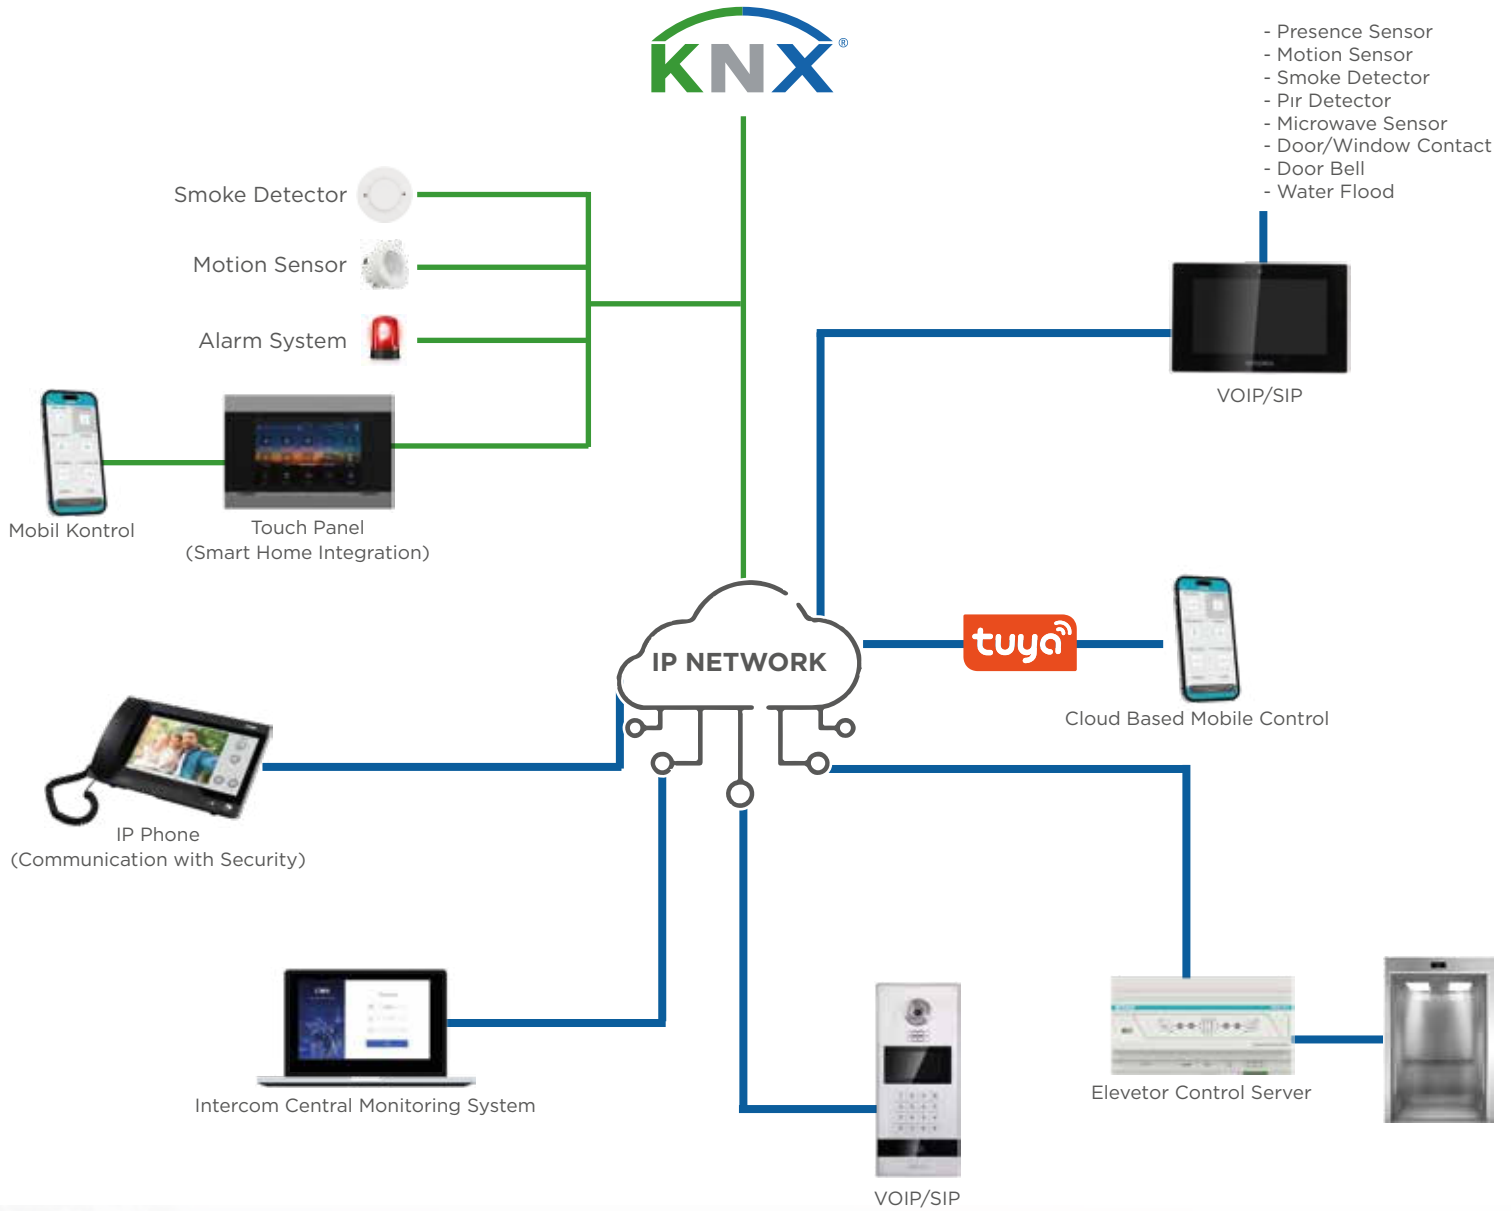

INTERRA

—Developer of Uniqueness—

interratechnology.com

Interra Smart IP Intercom Series

Interra Smart IP Intercom Topology

Interra Smart IP Intercom Solutions

Residence Projects

- ✓ Advanced Building Security
- ✓ Smart Home Integration
- ✓ Comprehensive Security Scenarios
- ✓ Mobile Control Comfort
- ✓ Developable Solution Options

Apartment Type Outdoor Video Stations

With its robust aluminum design and different options, Interra Outdoor Video Intercoms are the perfect choice for residential or commercial projects.

Interra Outdoor Video Intercoms can open doors via pin code, IC / ID card, or face recognition. 100.000 IC/ID cards and 10.000 faces can be registered. An infrared night vision camera and anti-spoofing liveness detection support the face recognition feature. The features may change according the model numbers.

General Main Features:

- ✓ IP65 aluminium body
- ✓ Powered by PoE or power adapter (DC12V/2A)
- ✓ Android 4.2.2 or linux operating systems
- ✓ Open the door by face recognition
- ✓ Anti-spoofing liveness detection
- ✓ Open the door by NFC or IC Card
- ✓ Relay door opening output
- ✓ 2 MP camera with WDR mode
- ✓ Supporting SIP 2.0 / VOIP protocol
- ✓ Mobile control via tuya protocol
- ✓ Easy integration with Interra Elevator Control Server

IP65

Interra Smart IP Intercom Series

Android Outdoor Video Intercom - 10.1" Touch Screen

- ✓ 10.1" Capacitive touch screen (1024 x 600 resolution)
- ✓ Powered by PoE or power adapter (DC12V/2A)
- ✓ Open the door by face recognition (10,000 users)
- ✓ Anti-spoofing liveness detection
- ✓ Open the door by NFC or IC card (100,000 users)
- ✓ Relay door opening output
- ✓ 2MP camera with WDR mode
- ✓ Support SIP 2.0, easy integration with other SIP devices
- ✓ Mobile control
- ✓ Easy integration with Interra Elevator Control Server
- ✓ PoE (802.3af) or DC12V/2A power and IP65 body
- ✓ Face recognition