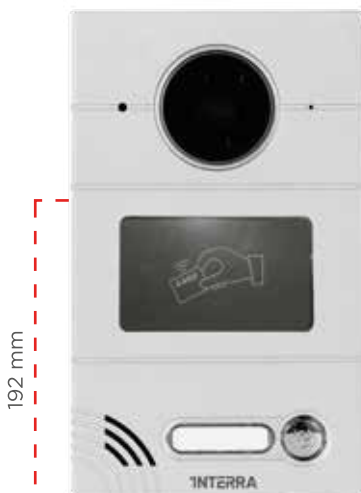

Villa Type Outdoor Intercom Station - Card Reader & Push Button w/ Name Tag

- ✓ Product Size: 116 x 192 x 47 mm
- ✓ Button: One Mechanical Button
- ✓ IP Class: IP65
- ✓ Camera: CMOS 2M Pixels
- ✓ Video Resolution: 1280×720p
- ✓ LED Night Vision: Yes
- ✓ Protocol: TCP/IP, SIP
- ✓ Mobile control

-40°C