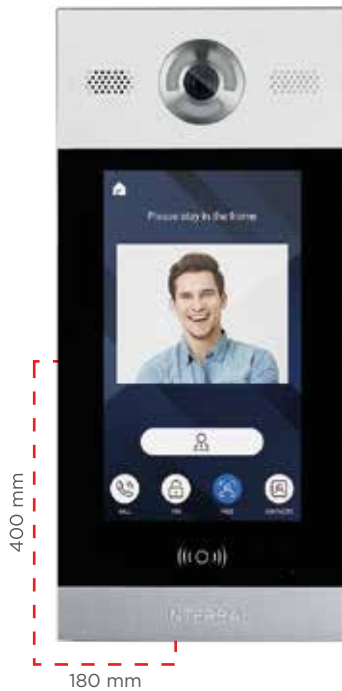

Interra Smart IP Intercom Series

Android Outdoor Video Intercom - 10.1" Touch Screen