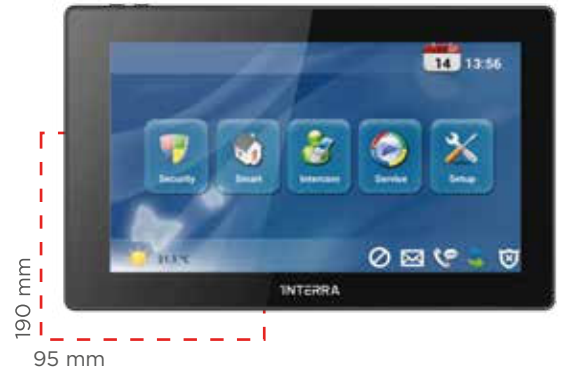

Interra Smart IP Intercom Series

Touch Indoor Monitors

The simple, elegant, and modern design of the Interra 10.1" and 7" Black Linux Indoor Monitors creates a perfect impact on your living spaces. With its colorful screen, premium video, and audio quality, you will enjoy crystal-clear audio communication with your guests.

It allows you to check the call recordings, and unlock the door remotely, and it supports 8 different alarm zones with three different scenario setups. It complies with SIP, and VOIP standards for easy integration in every SIP, VOIP-capable device.