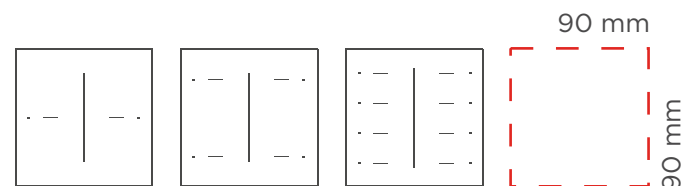

Feel special every day

Interra Pure Touch is a premium touch switch of Interra which is a perfect match for Just Touch projects. With its extremely slim 1 mm high-quality glass finish, and touch buttons, it's one of the finest and thinnest switches in its class. It comes with pure black and pure white color finishes including its plastic parts and with 2, 4, and 8 button options. It matches perfectly the Just Touch architectural design to create uniformity in projects.

It performs the control of all functions required for building automation, such as switching, toggle, dimming, shutter/blinds, thermostat controls, scenes, value, 2 channels, and step switching mode features. Besides internal temperature and humidity sensors, with its brightness sensor, its feedback LEDs manage their own brightness level to be your indicator at night.