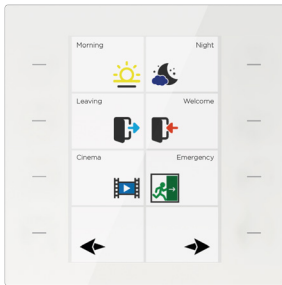

Interra Just Touch

Interra Just Touch Series

Interra Just Touch with Touch Screen - Black Glass

Product Code	Dimensions (W×H×D)	Notes
ITR328-1101	90 x 90 x 37 mm	Mounting accessories are included in the box.

Technical Details

Temperature Sensor: $\pm 0.2^{\circ}$ C Sensitivity
Humidity Sensor: ± 2 %RH Sensitivity
Display: 320 RGB x 480 Dots TFT LCD
Material: PC-ABS + Touch Layer

Consumption: 20 mA
Power Supply: KNX Bus
CX Mode: S-Mode
Protection Class: IP 20

Interra Just Touch with Touch Screen - White Glass

Product Code	Dimensions (W×H×D)	Notes
ITR328-1102	90 x 90 x 37 mm	Mounting accessories are included in the box.

Technical Details

Temperature Sensor: $\pm 0.2^{\circ}$ C Sensitivity
Humidity Sensor: ± 2 %RH Sensitivity
Display: 320 RGB x 480 Dots TFT LCD
Material: PC-ABS + Touch Layer

Consumption: 20 mA
Power Supply: KNX Bus
CX Mode: S-Mode
Protection Class: IP 20