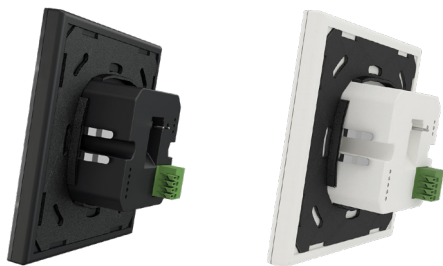

Interra Pure Touch